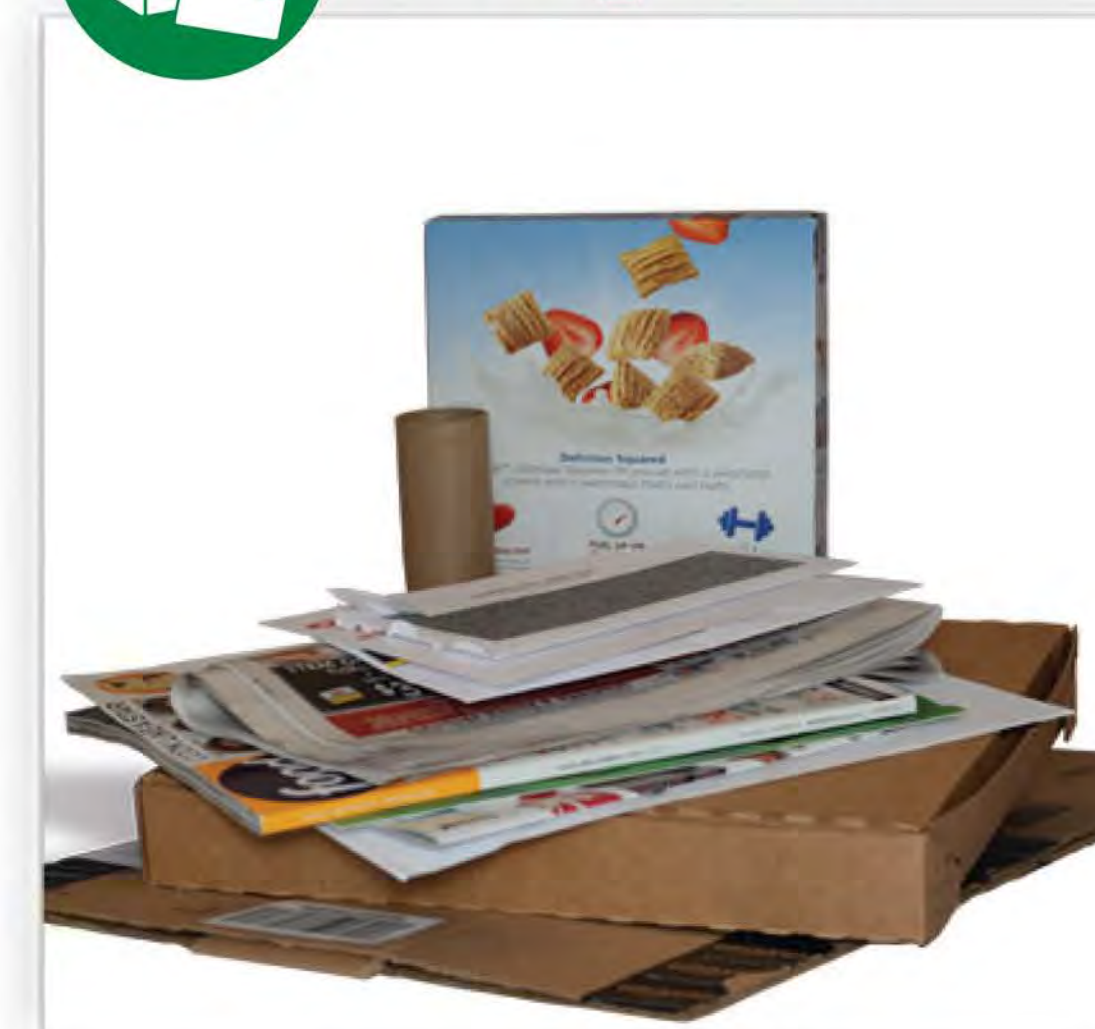

RECYCLE

THANK YOU FOR RECYCLING THESE:

Cans

Aluminum and Steel Cans
empty and rinse

Cartons

Food and Beverage Cartons
empty and replace cap

Glass

Bottles and Jars
empty and rinse

Paper

Mixed Paper, Newspaper, Magazines, and Flattened Cardboard

Plastic

Kitchen, Laundry, Bath: Bottles and Containers
empty and replace cap

Do Not Bag
Recyclables
No Garbage

No Plastic Bags
(return to retail)

No Food
or Liquid
(empty all
containers)

No Clothing
or Linens
(use donation
programs)

No Tanglers
(no hoses, wires,
chains, or electronics)

City of Columbia Solid Waste Division
(803)545-3800 | ColumbiaSC.net