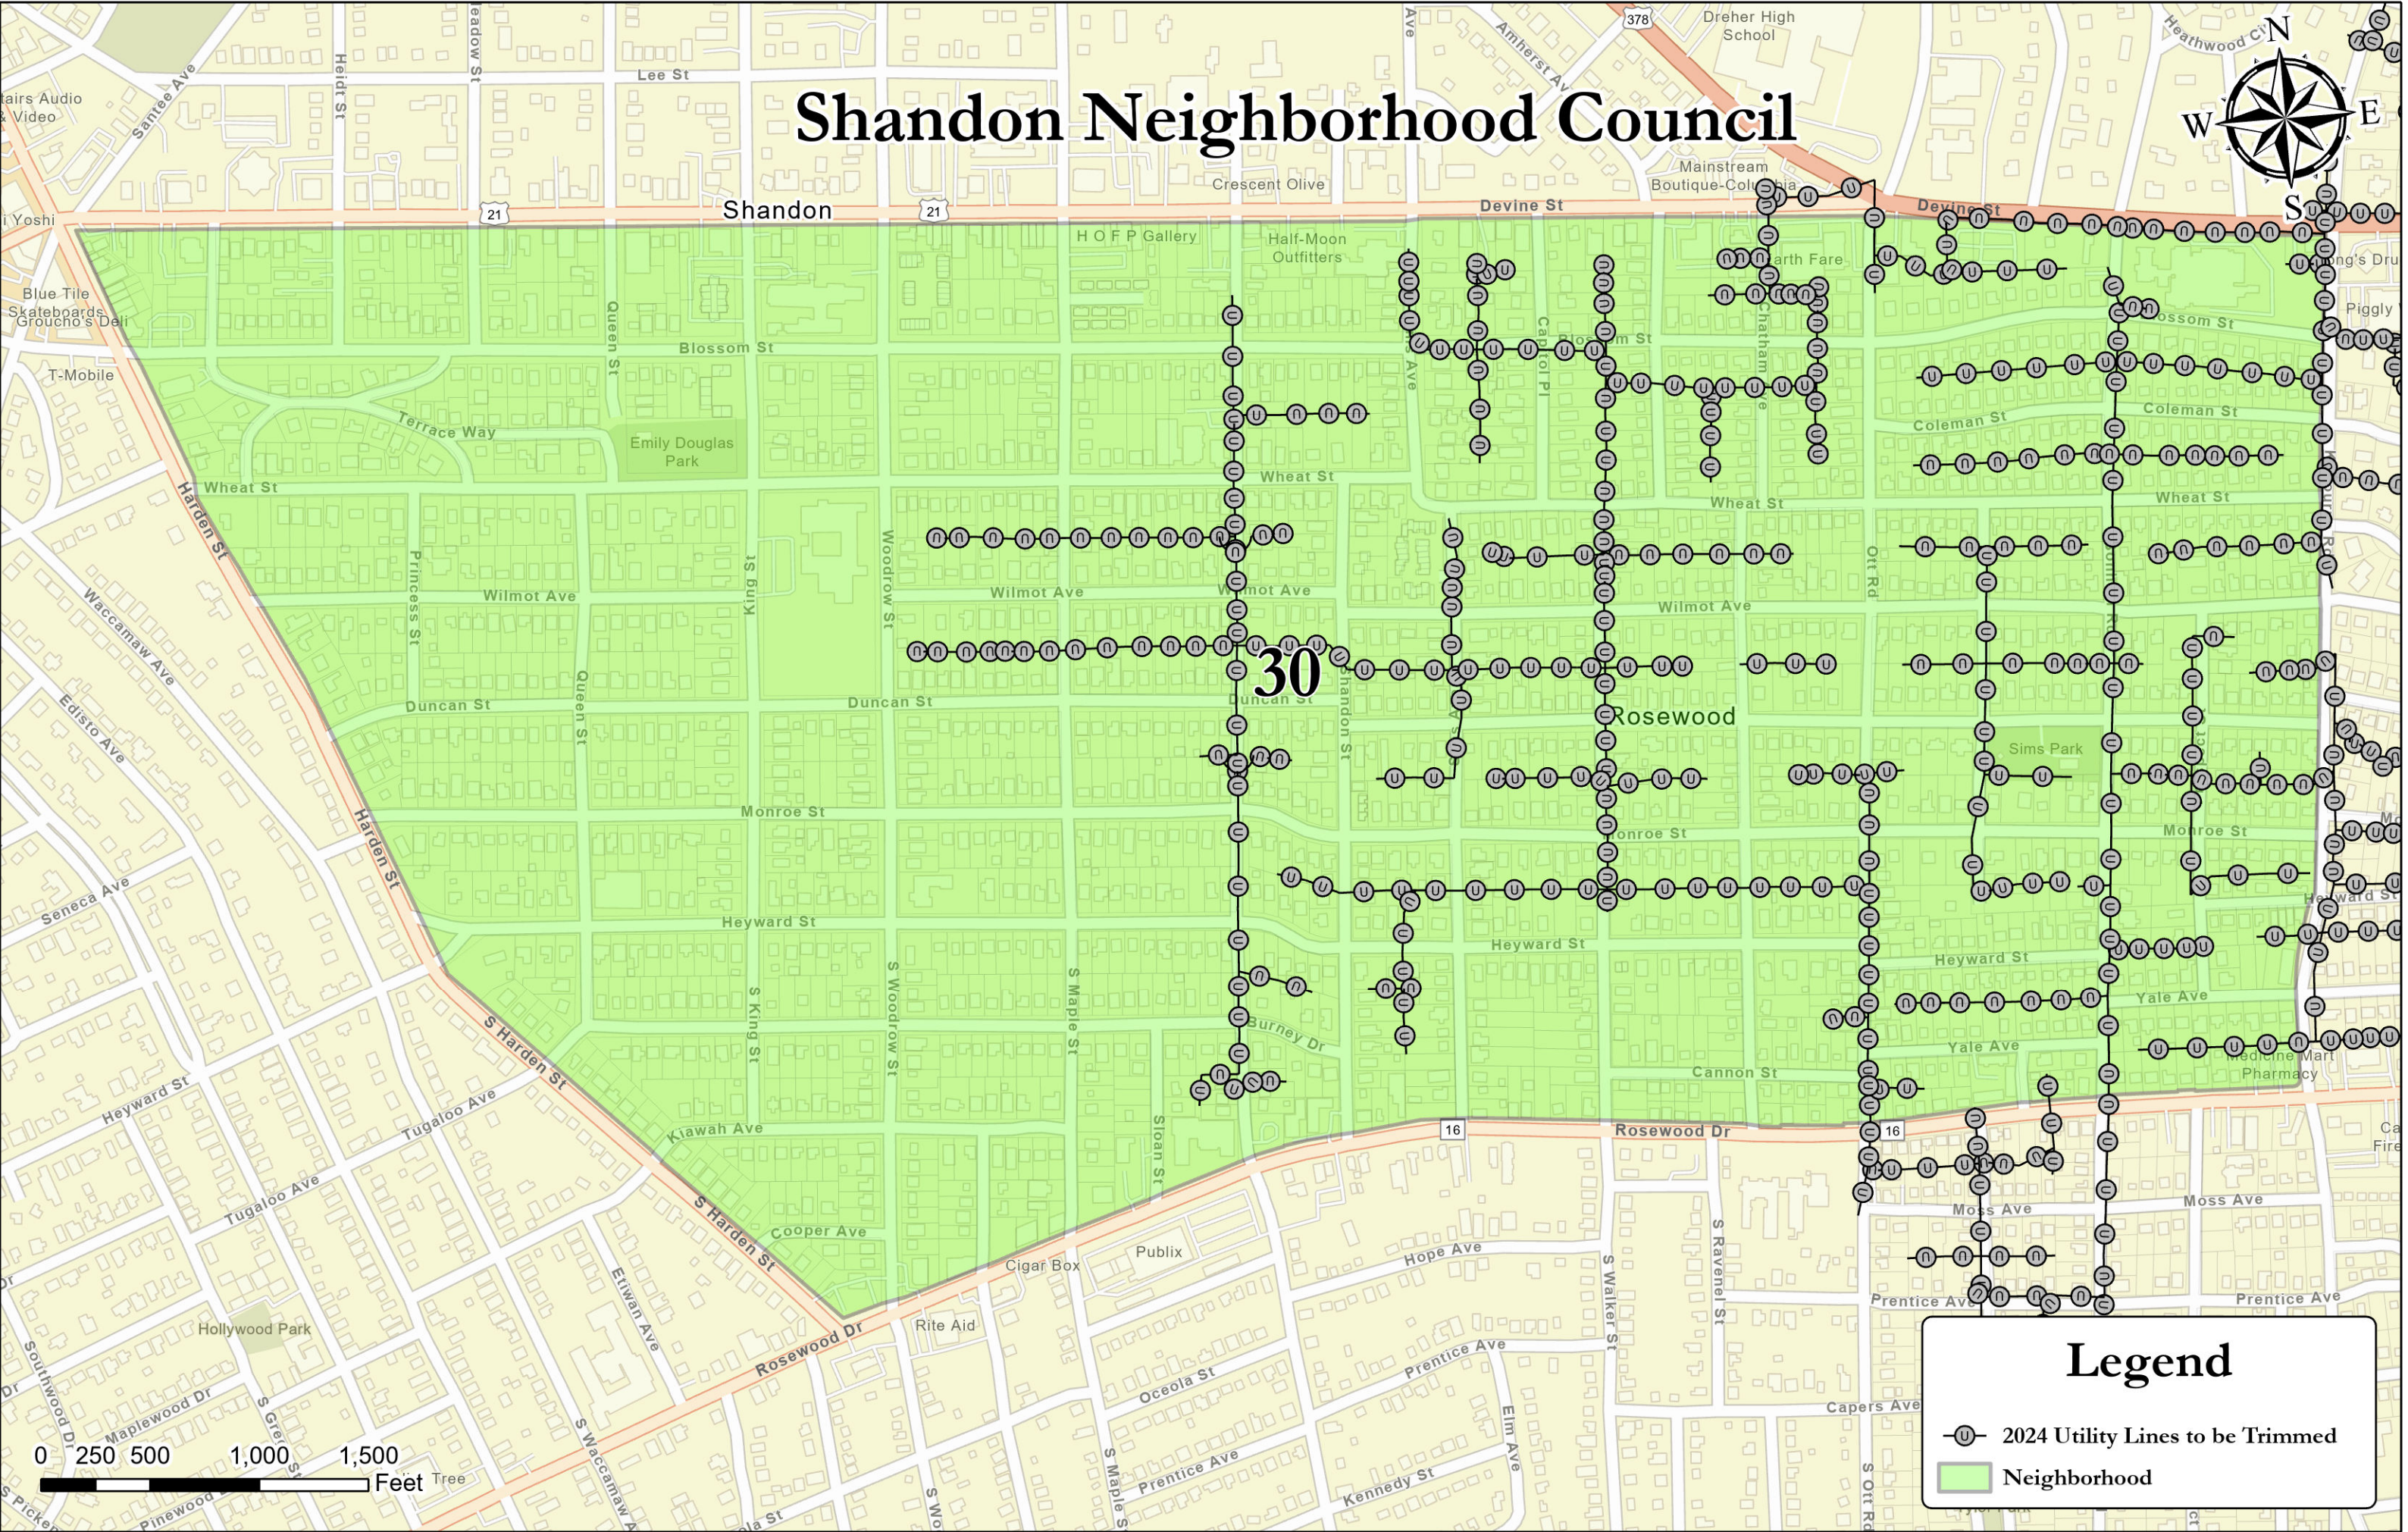

Shandon Neighborhood Council

0 250 500 1,000 1,500 Feet